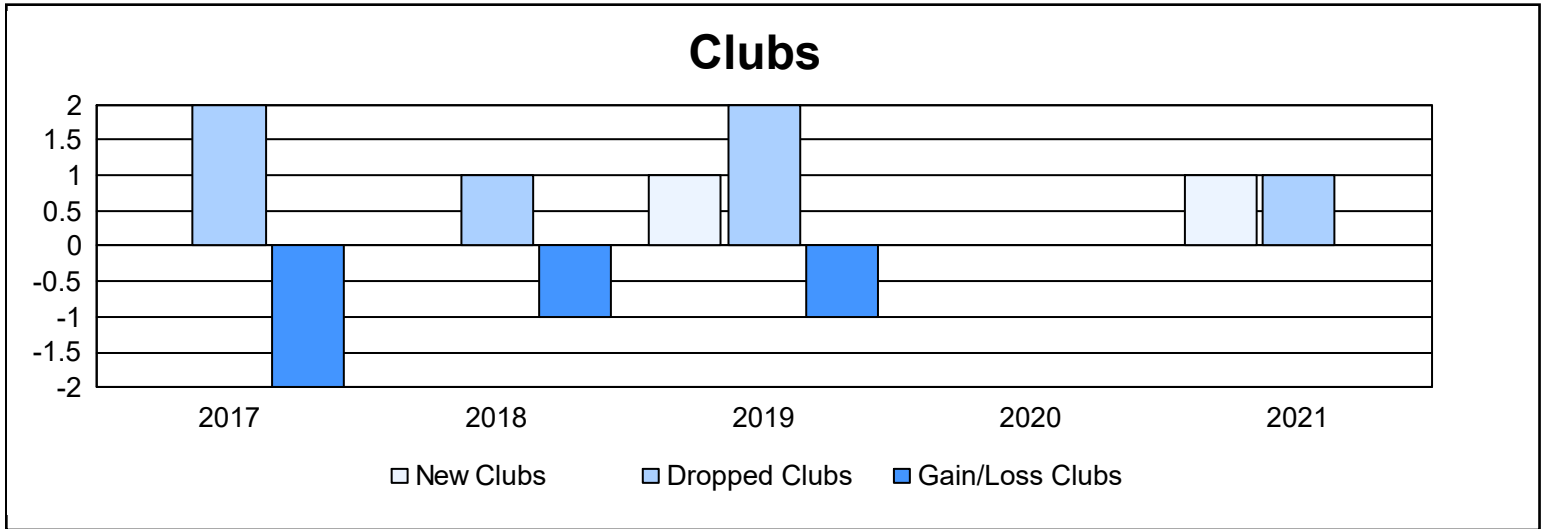

Year	New Clubs	Dropped Clubs	Gain/ Loss Clubs	New Members	Charter Members	Reinstate Members	Transfer Members	Total Member Added	Total Members Dropped	Gain/ Loss Members
2016-2017	0	2	-2	33	1	0	0	34	71	-37
2017-2018	0	1	-1	33	17	1	0	51	87	-36
2018-2019	1	2	-1	41	20	0	0	61	63	-2
2019-2020	0	0	0	49	3	1	0	53	66	-13
2020-2021	1	1	0	45	30	0	2	77	46	31
<b>Average</b>	<b>0</b>	<b>1</b>	<b>-1</b>	<b>40</b>	<b>14</b>	<b>0</b>	<b>0</b>	<b>55</b>	<b>67</b>	<b>-11</b>

### Membership Composition June 2021 Cumulative