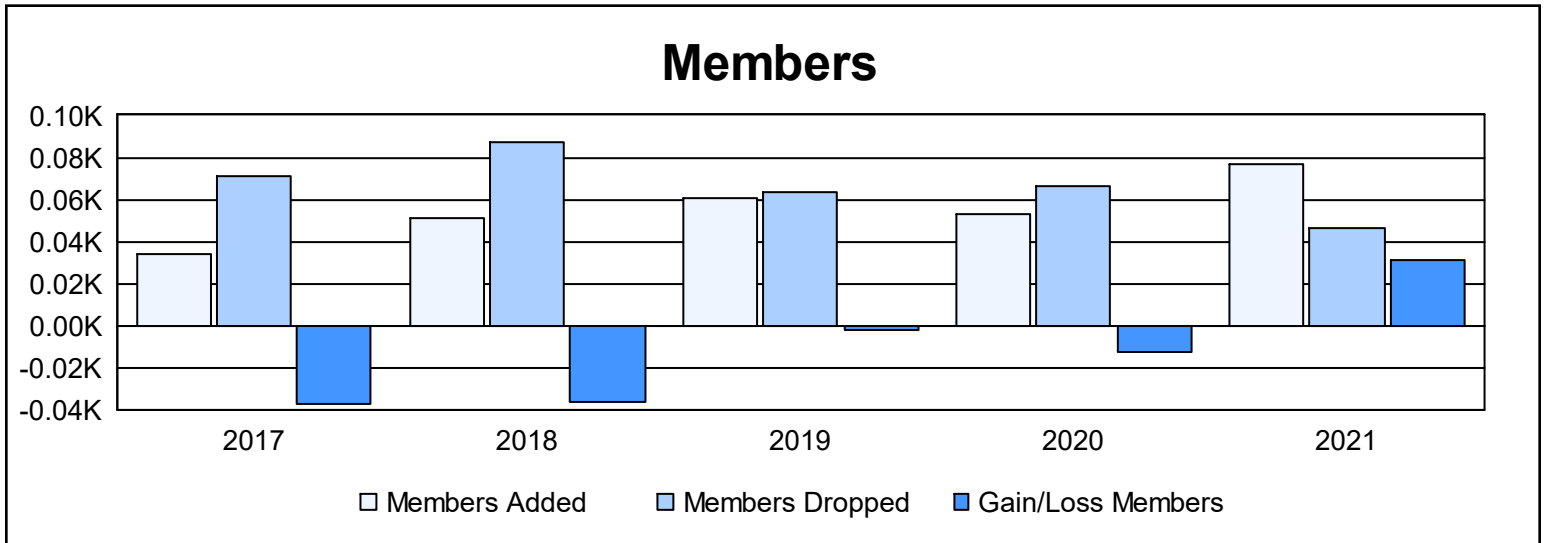

Year	New Clubs	Dropped Clubs	Gain/ Loss Clubs	New Members	Charter Members	Reinstate Members	Transfer Members	Total Member Added	Total Members Dropped	Gain/ Loss Members
2016-2017	0	2	-2	33	1	0	0	34	71	-37
2017-2018	0	1	-1	33	17	1	0	51	87	-36
2018-2019	1	2	-1	41	20	0	0	61	63	-2
2019-2020	0	0	0	49	3	1	0	53	66	-13
2020-2021	1	1	0	45	30	0	2	77	46	31
<b>Average</b>	<b>0</b>	<b>1</b>	<b>-1</b>	<b>40</b>	<b>14</b>	<b>0</b>	<b>0</b>	<b>55</b>	<b>67</b>	<b>-11</b>

### Membership Composition June 2021 Cumulative